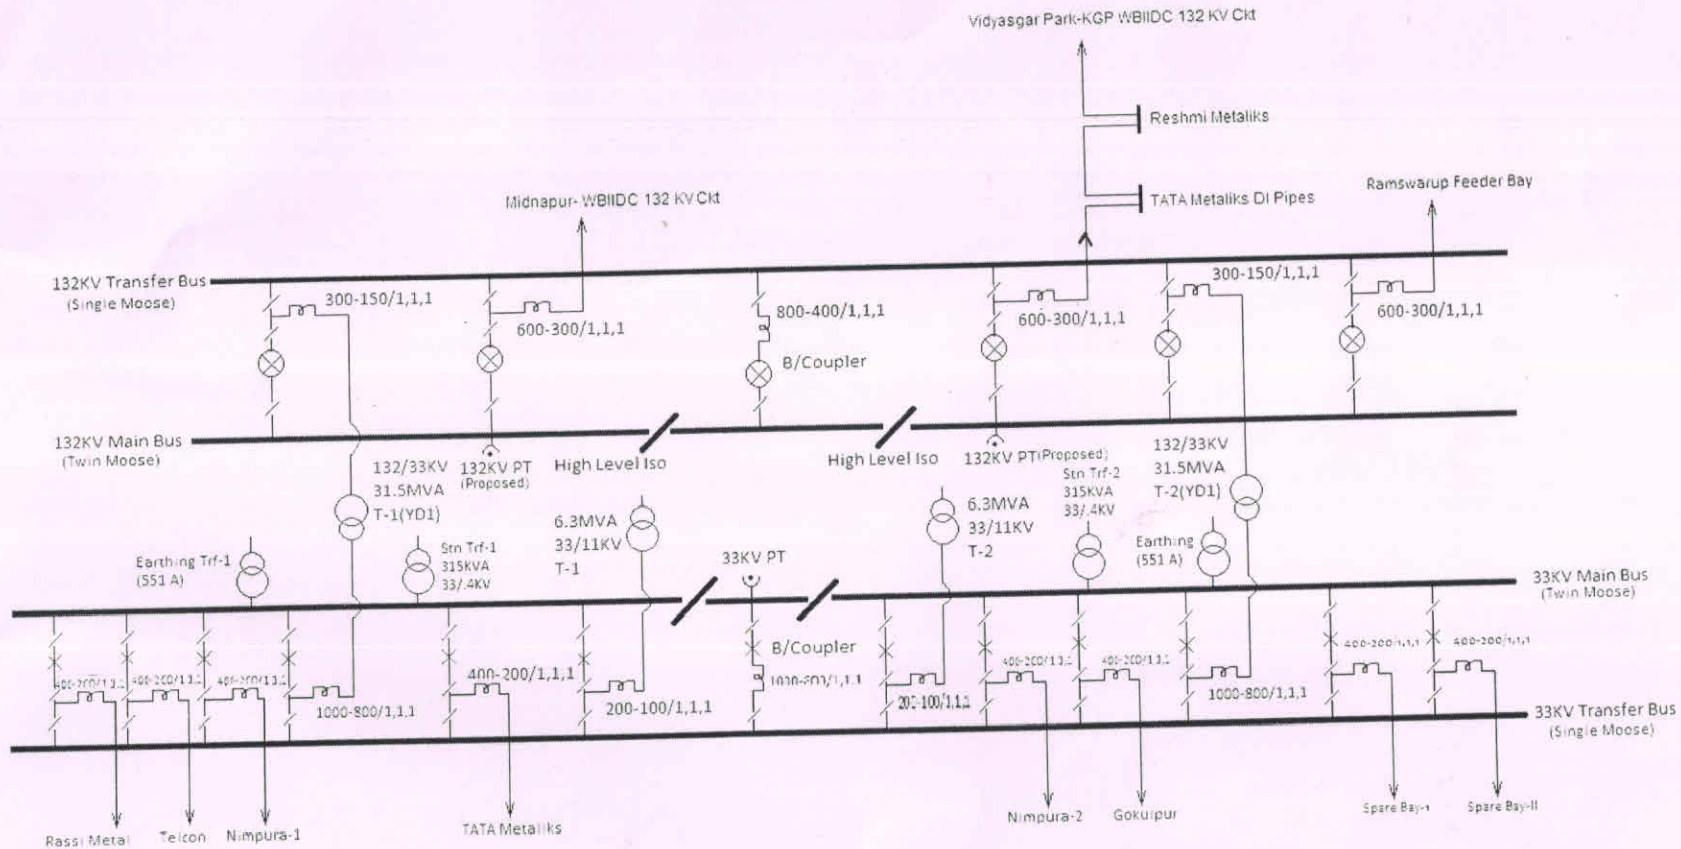

Single Line Diagram of Kharagpur WBIIDC 132/33 KV Sub-station

Handwritten signature and date:
 01/19/2016